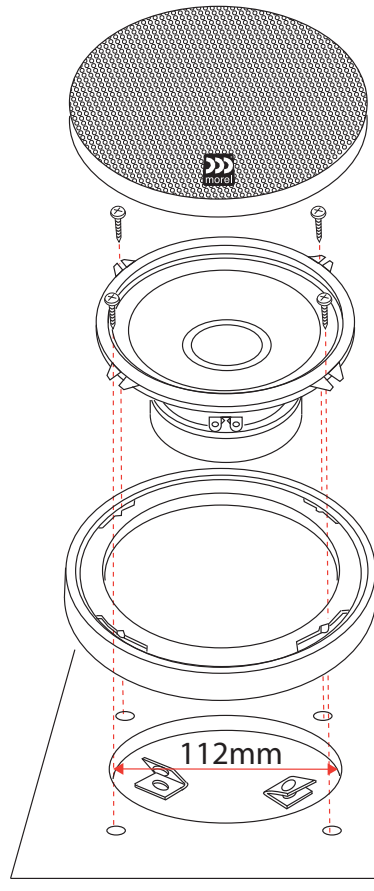

MAXIMO ULTRA

Woofer

4"

Mounting depth: 54mm

5 1/4"

Mounting depth: 56mm

6 1/2"

Mounting depth: 63mm

6x9

Mounting depth: 81mm

Tweeter

Mounting depth: 20mm