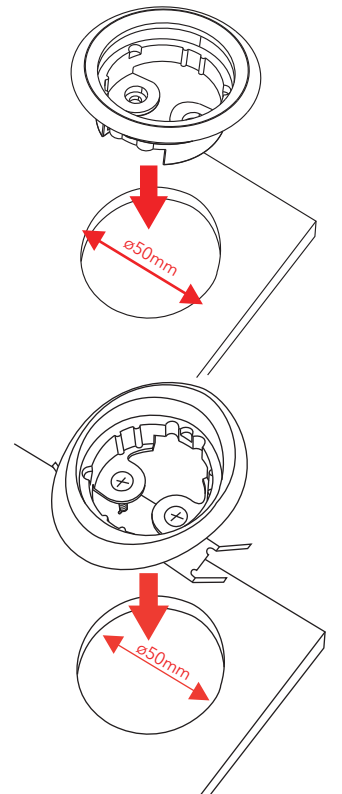

MAXIMO ULTRA

Woofer

4"

Mounting depth: 54mm

5 1/4"

Mounting depth: 56mm

6 1/2"

Mounting depth: 63mm

6x9

Mounting depth: 81mm

Tweeter

Mounting depth: 20mm