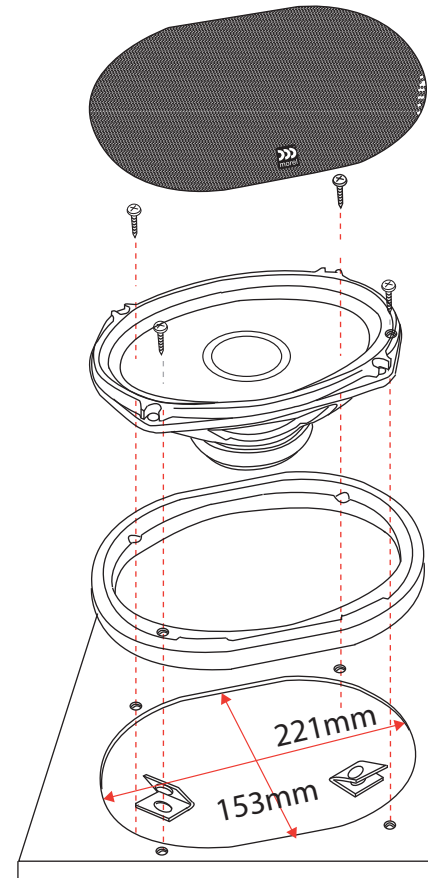

MAXIMO ULTRA

Woofer

4"

Mounting depth: 54mm

5 1/4"

Mounting depth: 56mm

6 1/2"

Mounting depth: 63mm

6x9

Mounting depth: 81mm

Tweeter

Mounting depth: 20mm