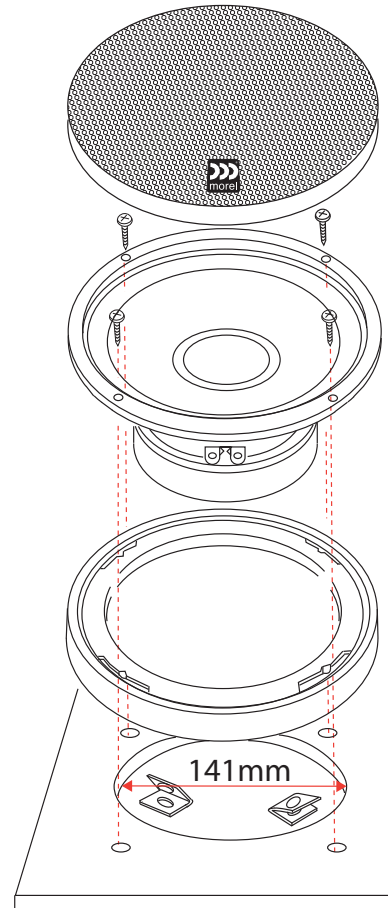

MAXIMO ULTRA

Woofer

4"

Mounting depth: 54mm

5 1/4"

Mounting depth: 56mm

6 1/2"

Mounting depth: 63mm

6x9

Mounting depth: 81mm

Tweeter

Mounting depth: 20mm