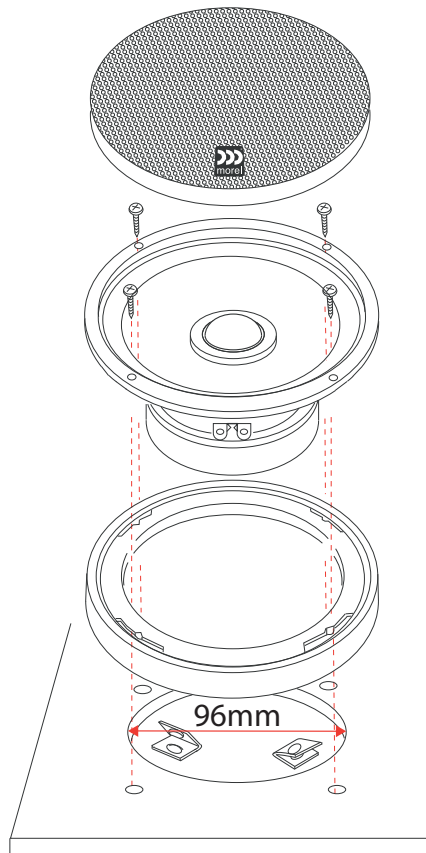

MAXIMO ULTRA

Woofer

4"

Mounting depth: 54mm

5 1/4"

Mounting depth: 56mm

6 1/2"

Mounting depth: 63mm

6x9

Mounting depth: 81mm

Tweeter

Mounting depth: 20mm