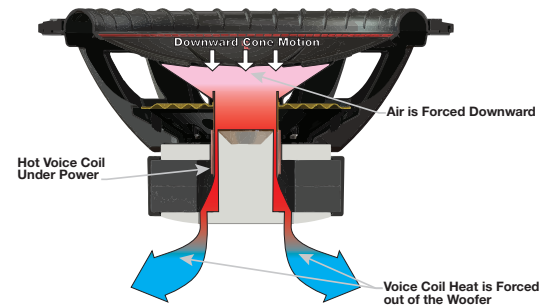

## COMPR<sup>®</sup> LOADED ENCLOSURES

Double-Stacked Magnet and Large Surround

Thick, Embroidered Black Carpet

Front Venting for Smooth, Powerful Bass

Increased Enclosure Volume for More Output and Deeper Bass on Single 12" Model

Pre-Wired, Spring-Loaded, Two-Ohm Terminals

Extensive Internal Bracing and Thick MDF Construction

As Cone Moves Downward, the Hot Air is Forced out of the Woofer. When the Cone Moves up, it Draws in Cool Outside Air.

### WHAT MAKES IT SUPERIOR?

- Legendary Compr<sup>®</sup> Subwoofer is the Model of Power and Durability
- Compr Features Forced-Air Cooling<sup>™</sup> - 25% Cooler for Increased Reliability
- Ready-Made Enclosures with Tough MDF Construction and Heavy-Duty Internal Bracing
- Front Venting on Three Models for Max SPL Output