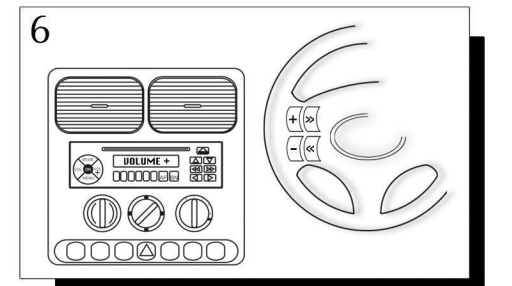

INSTALLATION INSTRUCTIONS

ASC2537

Stalk interface Mercedes CAN Bus

1

2

3

4

5

6

- | | |
|---|---------------|
| A - Pink Wire | = Speed Pulse |
| B - Green Wire | = Park Brake |
| C - Purple/white Wire | = Reverse |
| D - Yellow/Black | = Phone Mute* |
| E - Pink/Black | = Phone Mute* |
| * Phone mute not available for all interfaces | |