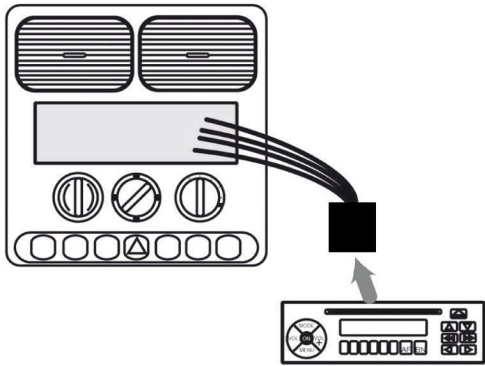

INSTALLATION INSTRUCTIONS

ASC2537

Stalk interface Mercedes CAN Bus

1

2

3

4

5

6

- | | |
|---|---------------|
| A - Pink Wire | = Speed Pulse |
| B - Green Wire | = Park Brake |
| C - Purple/white Wire | = Reverse |
| D - Yellow/Black | = Phone Mute* |
| E - Pink/Black | = Phone Mute* |
| * Phone mute not available for all interfaces | |