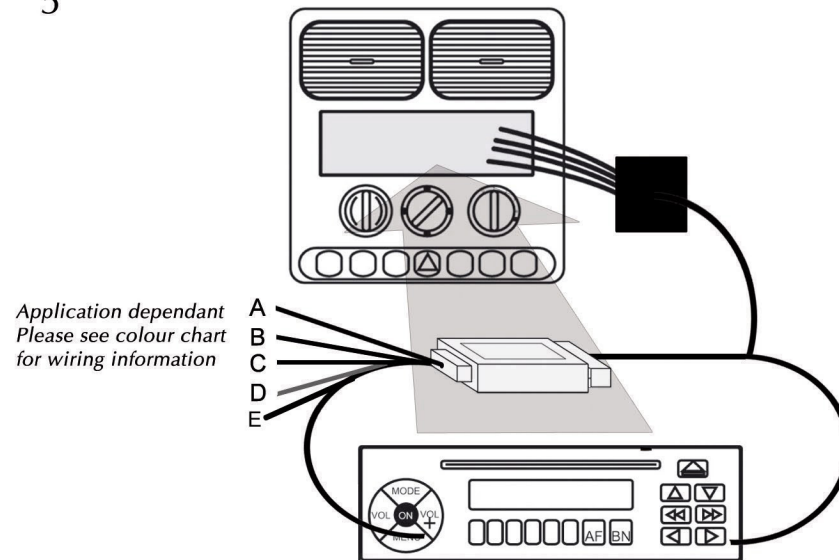

INSTALLATION INSTRUCTIONS

ASC2537

Stalk interface Mercedes CAN Bus

1

2

3

4

5

6

- | | |
|---|---------------|
| A - Pink Wire | = Speed Pulse |
| B - Green Wire | = Park Brake |
| C - Purple/white Wire | = Reverse |
| D - Yellow/Black | = Phone Mute* |
| E - Pink/Black | = Phone Mute* |
| * Phone mute not available for all interfaces | |