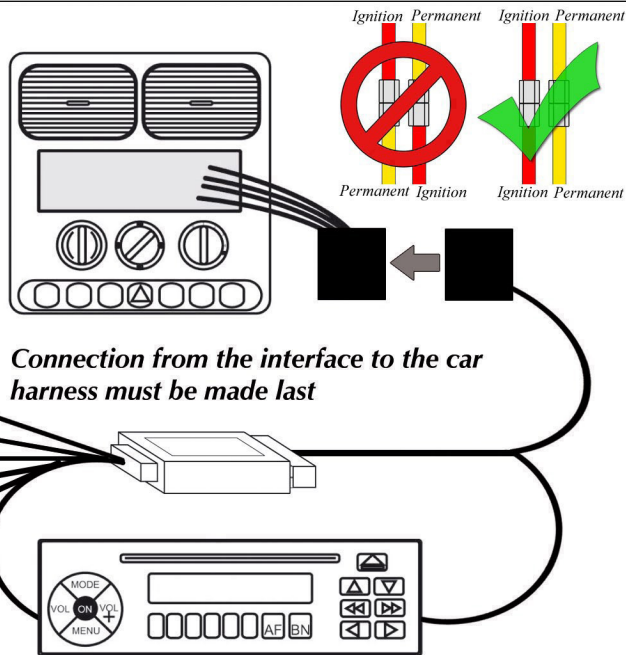

INSTALLATION INSTRUCTIONS

ASC2537

Stalk interface Mercedes CAN Bus

1

2

3

4

5

6

- | | |
|---|---------------|
| A - Pink Wire | = Speed Pulse |
| B - Green Wire | = Park Brake |
| C - Purple/white Wire | = Reverse |
| D - Yellow/Black | = Phone Mute* |
| E - Pink/Black | = Phone Mute* |
| * Phone mute not available for all interfaces | |