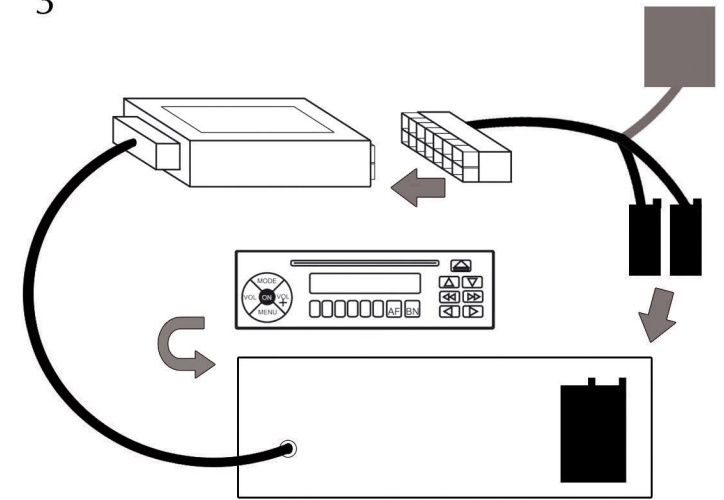

INSTALLATION INSTRUCTIONS

ASC2537

Stalk interface Mercedes CAN Bus

1

2

3

4

5

6

- | | |
|---|---------------|
| A - Pink Wire | = Speed Pulse |
| B - Green Wire | = Park Brake |
| C - Purple/white Wire | = Reverse |
| D - Yellow/Black | = Phone Mute* |
| E - Pink/Black | = Phone Mute* |
| * Phone mute not available for all interfaces | |