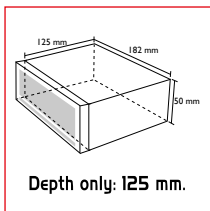

UNLIMITED PRESERVATION

AND ACC logic 1 hour play mode without ignition ON

PRESERVING OF MEMORY AND SETTINGS AFTER TOTAL POWER CUT

RMD 213

USB/SD/AUX - FM tuner and internal speakers

Depth only: 125 mm.

SD and USB reader (SD AND USB NOT INCLUDED)