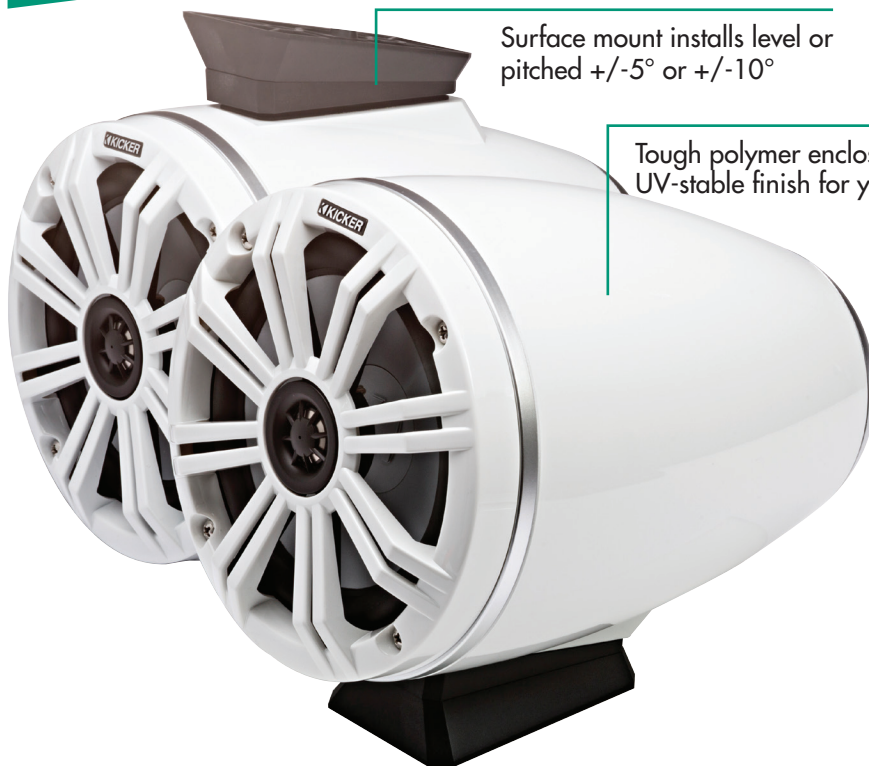

KICKER®

KMFC FLAT-MOUNT MARINE COAXIAL TOWER SYSTEM

Surface mount installs level or pitched +/-5° or +/-10°

Tough polymer enclosure with UV-stable finish for years of use

Seven-color RGB LED illumination (LED shown in green)

6.5- and 8-inch coaxial drivers with titanium tweeters for clean, powerful audio

Stitched polypropylene cone with Santoprene® surround

WHAT MAKES IT SUPERIOR?

- Allows mounting to any flat surface including flat tower bar
- Easily mounts to personal watercraft such as WaveRunner® and Sea-Doo®
- Meets or exceeds UV/salt-water exposure industry standards
- Charcoal and white color options
- 316L stainless hardware included
- Use KMLC LED Wireless Controller (sold separately) to manage 13 additional colors and 19 modes

Model

	KMFC65	KMFC8
Woofer (in, mm)	6-1/2, 165	8, 200
Tweeters (in, mm)	3/4, 20	1, 25
Impedance (Ohms)	4	4
Continuous Power (watts RMS)	65	150
Frequency Response (Hz)	35-21k	35-21k
Enclosure Diameter (in, mm)	7, 178	8-3/16, 208
Enclosure Depth (in, mm)	9-13/16, 249	11-5/16, 287
Enclosure Height (in, mm)	6-7/8, 175	8-1/16, 205
LEDs Included	Yes	Yes